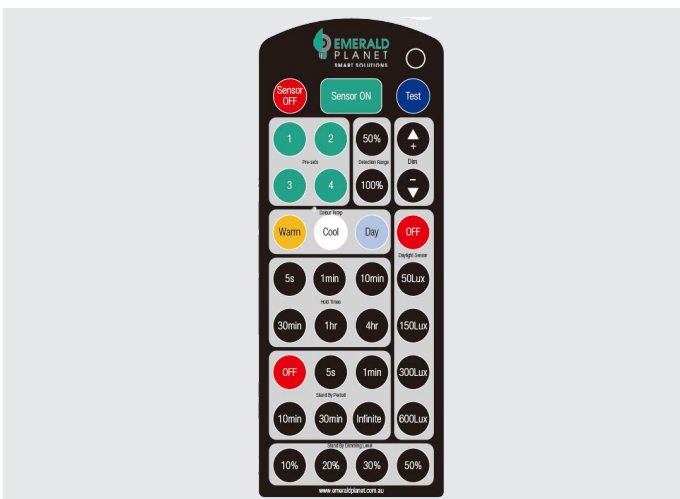

LIGHTING

LED PANEL ACCESSORIES

SURFACE MOUNTING FRAME

Suitable for Vanguard and Vanguard Premium panels, plus most standard panels: 1200x300mm, 600x600mm and 600x300mm.

RECESSED MOUNTING FRAME

Suitable for Vanguard and Vanguard Premium panels, plus most standard panels: 1200x300mm, 600x600mm and 600x300mm.

SPECIFICATIONS

MODEL NUMBER	DIMENSIONS
EP-VG-PF123	Length: 1202mm, Width: 302mm, Depth: 70mm
EP-VG-PF66	Length: 602mm, Width: 602mm, Depth: 70mm
EP-VG-PF636	Length: 602mm, Width: 302mm, Depth: 70mm

SPECIFICATIONS

MODEL NUMBER	DIMENSIONS
EP-VG-RPF123	Length: 1230.5mm, Width: 330.5mm, Depth: 20mm
EP-VG-RPF66	Length: 630.5mm, Width: 630.5mm, Depth: 20mm
EP-VG-RPF63	Length: 630.5mm, Width: 330.5mm, Depth: 20mm

UNIVERSAL REMOTE CONTROL

FEATURES

- Control your lighting from the ground.
- Suitable across a range of Emerald Planet lighting products.
- 4 pre-set programs.